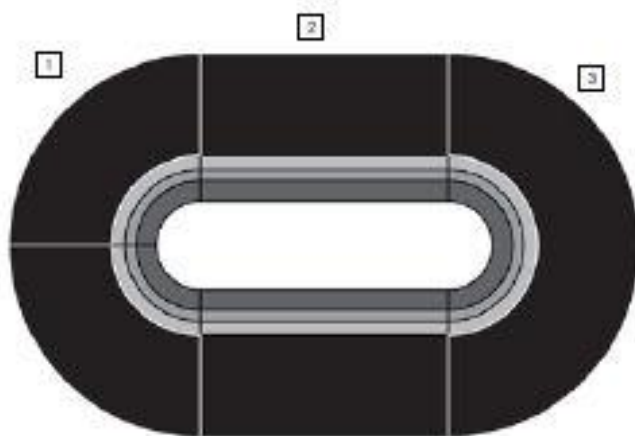

Snake love seat
W2500 x D1100 x H830 x SH440

Snake ottoman
W2050 x D1000 x H440

Snake cocktail table
W1040 round x H470

modular set 3

modular set 1

modular set 2

Snake

modular set 1:

- 1 Snake corner sofa
W 1100 x D1100 x H830
- 2 Snake centre sofa
W 600 x D850 x H830
W 1200 x D850 x H830
W 1800 x D850 x H830
- 3 Snake semi-circle sofa
W 2215 x D1100 x H830

modular set 2:

- 1 Snake corner sofa
W 1100 x D1100 x H830
- 2 Snake centre sofa
W 600 x D850 x H830
W 1200 x D850 x H830
W 1800 x D850 x H830