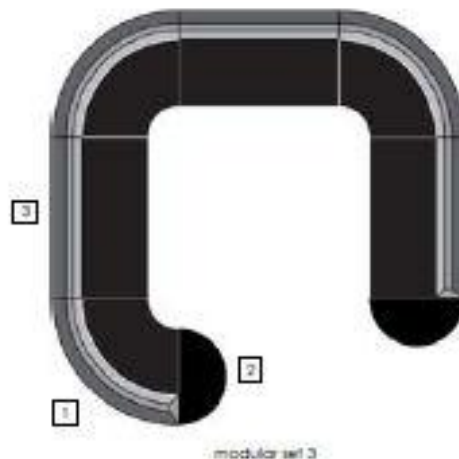

Ocean corner module
W870 x D870 x H800 x SH450
Packing: 1 pc/ctn
M3: 0.50

Ocean center module
W840 x D870 x H800 x SH450
Packing: 1 pc/ctn
M3: 0.70

Ocean module ottoman
W830 x D870 x H430
Packing: 1 pc/ctn
M3: 0.28

Snake love seat
W2500 x D1100 x H830 x SH440

Snake ottoman
W2050 x D1000 x H440

Snake cocktail table
W1040 round x H470

modular set 3

modular set 1

modular set 2

Snake

modular set 1: