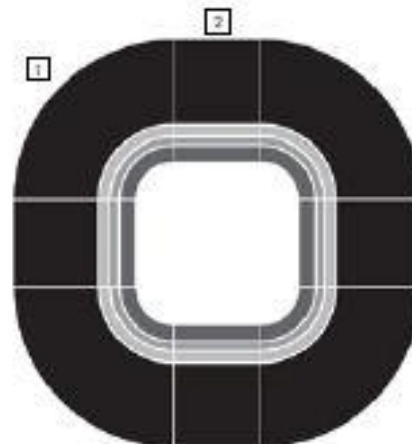

Snake love seat
W2500 x D1100 x H830 x SH440

Snake ottoman
W2050 x D1000 x H440

Snake cocktail table
W1040 round x H470

modular set 3

modular set 1

modular set 2

Snake

modular set 1:

- 1 Snake corner sofa
W 1100 x D1100 x H830
- 2 Snake centre sofa
W 600 x D850 x H830
W 1200 x D850 x H830
W 1800 x D850 x H830
- 3 Snake semi-circle sofa
W 2215 x D1100 x H830

modular set 2:

- 1 Snake corner sofa
W 1100 x D1100 x H830
- 2 Snake centre sofa
W 600 x D850 x H830
W 1200 x D850 x H830
W 1800 x D850 x H830