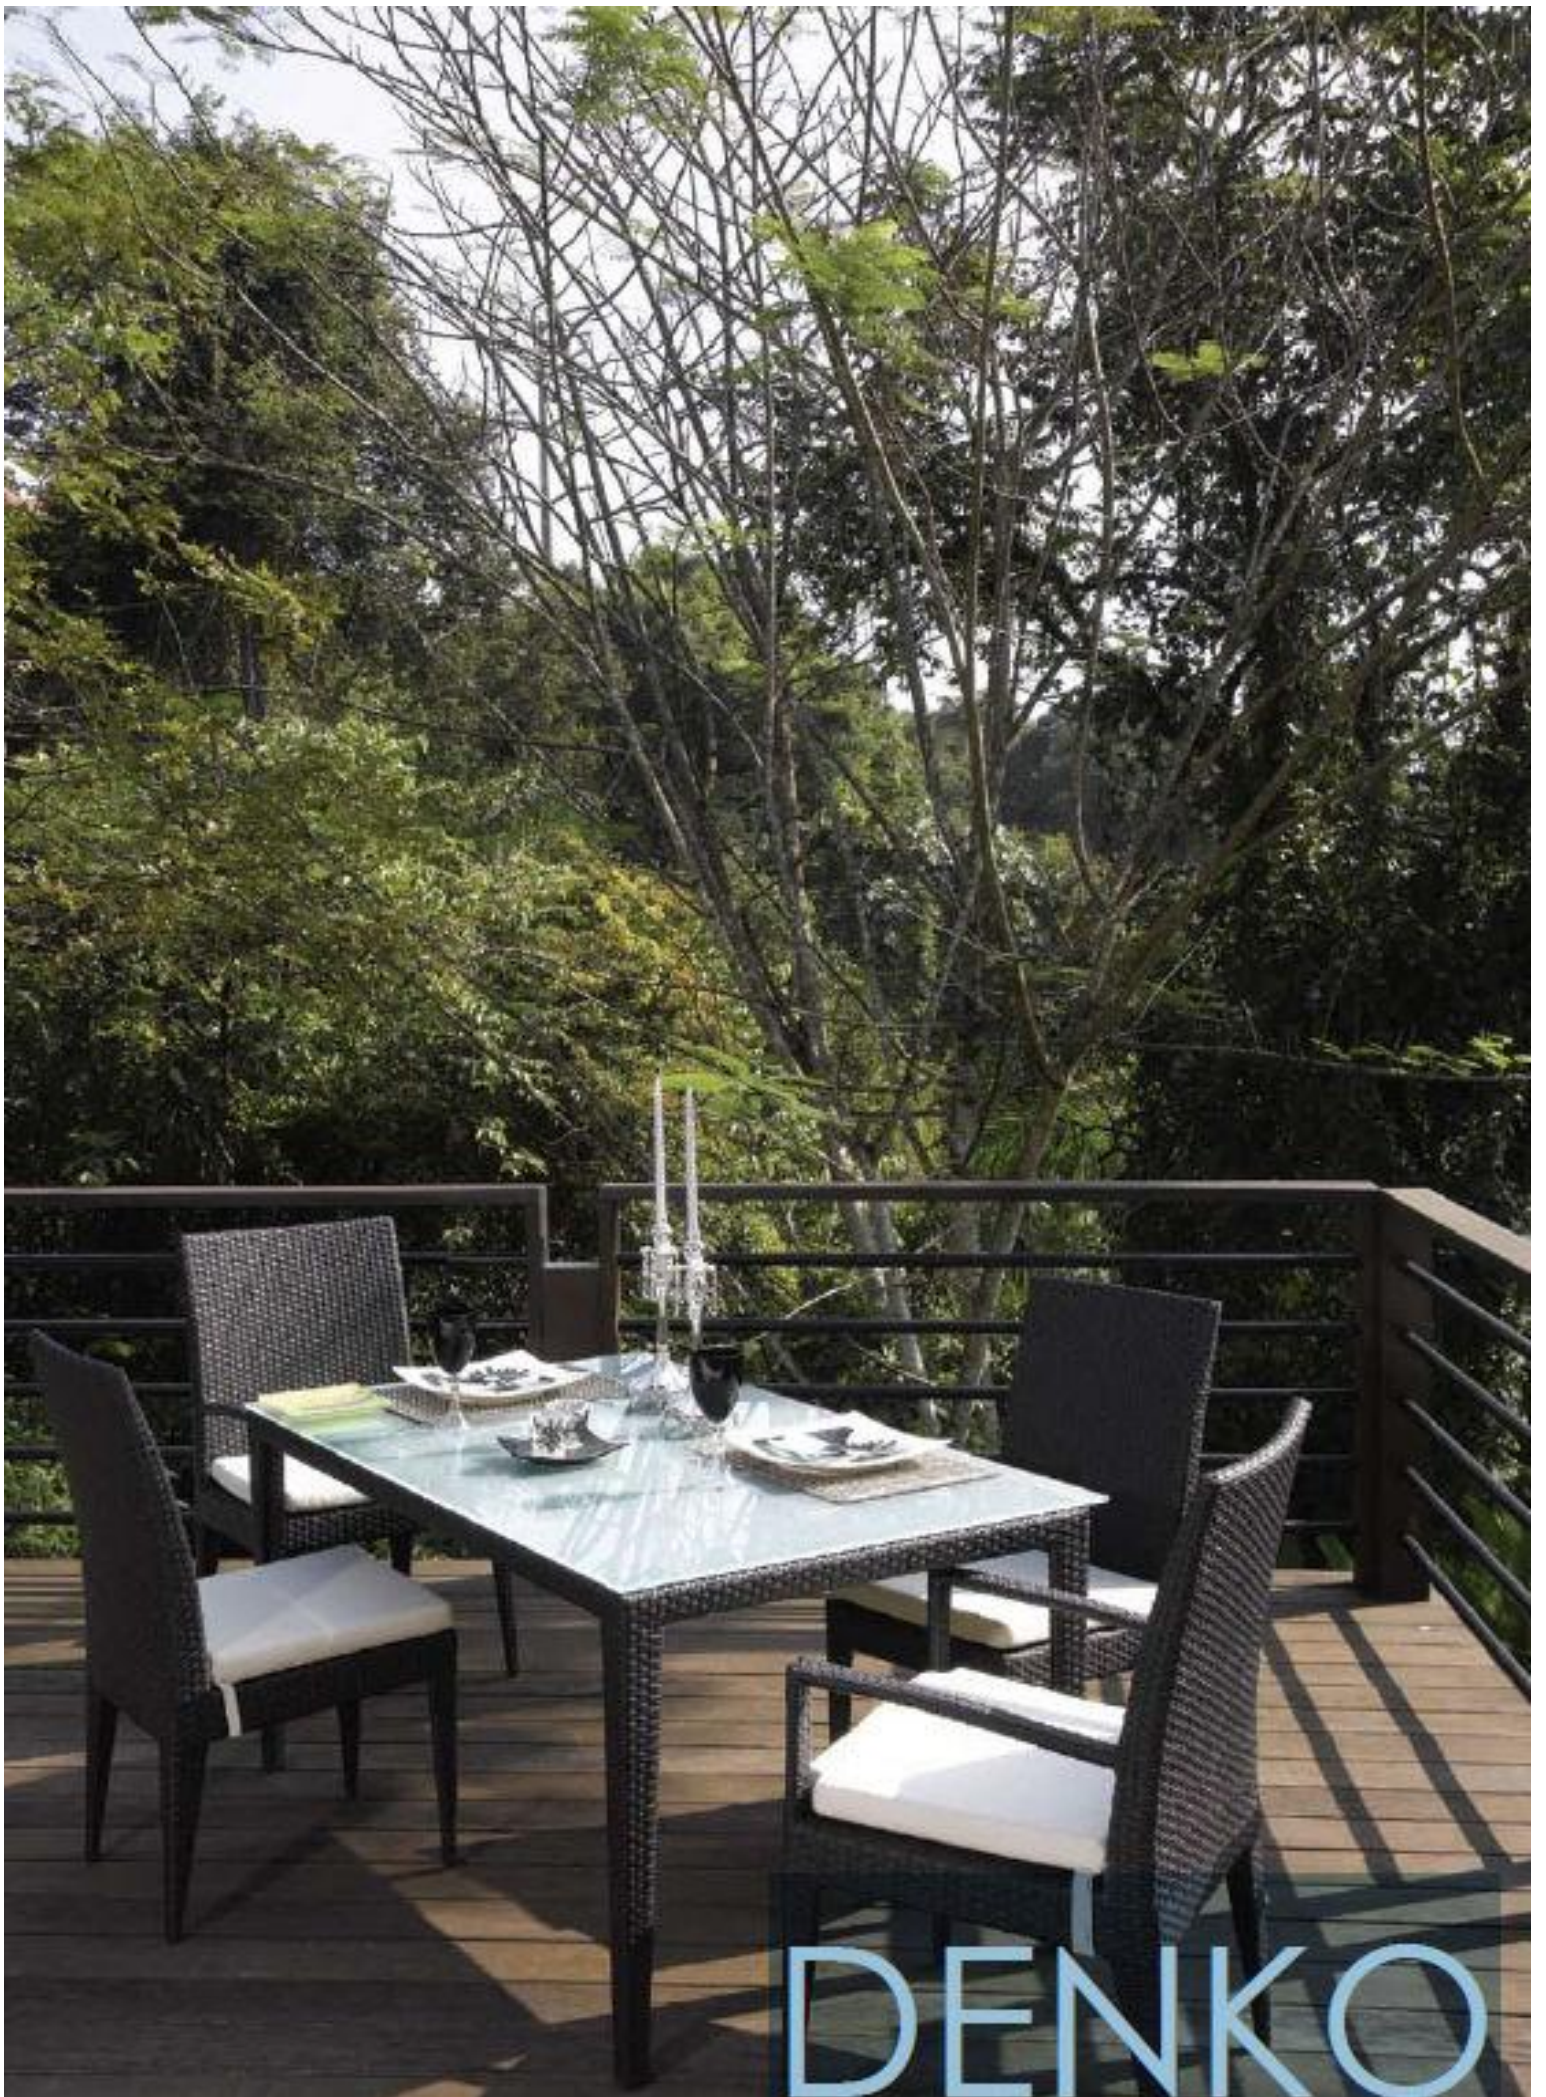

Talbot

Molucca arm chair
W575 x D610 x H960 x SH435
Packing: 2 pcs/ctn
M3: 0.5

Molucca love seat
W1130 x D610 x H960 x SH440

Molucca side chair
W440 x D610 x H960 x SH435
Packing: 2 pcs/ctn
M3: 0.32

DENKO